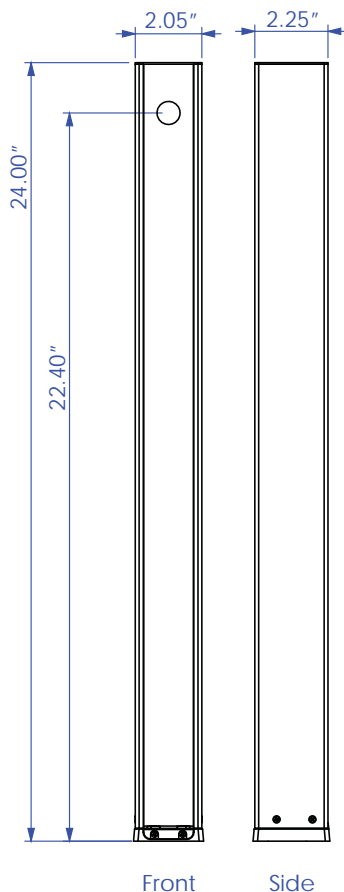

inTCxxS2N2D30

Tower Camera Series

The new **inMotion** slim line of Tower Cameras are designed for applications where high resolution close ups are required of individuals during transactions.

Cameras are mounted in aesthetically pleasing housings that can easily be mounted at payment windows, teller points or other locations where transactions may take place.

Dimensions of
24"
Tower Camera

	System	PAL	NTSC	
Imaging	Sensor	Mega Pixel Sensor		
	Effective Pixels	1305x1049		
Performance	Resolution	800TVL		
	Sensitivity	0.01Lux		
	Wide Dynamic Range	130dB Max		
	S/N Ratio	52dB		
	Day / Night	Software Controlled		
Lens	Type	Fixed 3.0mm		
Functions	OSD	English/Chinese		
	Shutter	1/50~1/120,000	1/60~120,000	
	Flickerless	On/Off		
	Wide Dynamic Range	Off/Low/Medium/High		
	BLC (Back Light Comp)	Off/Low/Medium/High		
	AGC	Off/Adjustable Level		
	Digital Slow Shutter	Adjustable level		
	Digital Image Stabilization	Yes		
	Electronic shutter	Yes		
	Sync	Internal/External		
	Camera ID Number	Off/On 1~256		
	Camera Name	Off/On, 8 Characters		
	White Balance	ATW/Push/Manual		
	3D DNR	Off/Low/Medium/High		
	Gamma	0.35~0.55		
	Chroma Gain	Adjustable		
	Motion Detection	4 areas, Off/On, Position & Sensitivity		
	Privacy masking	8 areas, Off/On, Color, Position		
	Image functions	Flip, Mirror, D-Zoom		
	Input/Output	Video Output	CVBS 1.0Vp-p 75Ω	
		Programming interface	Optional UTC Controller	
	Power	Voltage	12VDC/24VAC ±10%	
		Power	4.2W Max.	
	Color	Texture	Black	
	Environmental	Operating Temperature	-10°C~+50°C	
Humidity		Less than 90%, non condensing		
Order Codes	8" Tower Camera	inTC08S2N2D30		
	16" Tower Camera	inTC16S2N2D30		
	20" Tower Camera	inTC20S2N2D30		
	24" Tower Camera	inTC24S2N2D30		