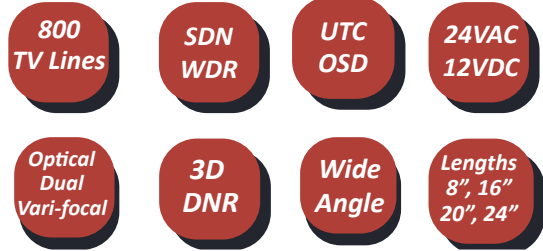

inTCxxS2N2D30

Tower Camera Series

The new **inMotion** slim line of Tower Cameras are designed for applications where high resolution close ups are required of individuals during transactions.

Cameras are mounted in aesthetically pleasing housings that can easily be mounted at payment windows, teller points or other locations where transactions may take place.

Dimensions of
24"
Tower Camera

	System	PAL	NTSC	
Imaging	Sensor	Mega Pixel Sensor		
	Effective Pixels	1305x1049		
Performance	Resolution	800TVL		
	Sensitivity	0.01Lux		
	Wide Dynamic Range	130dB Max		
	S/N Ratio	52dB		
	Day / Night	Software Controlled		
Lens	Type	Fixed 3.0mm		
Functions	OSD	English/Chinese		
	Shutter	1/50~1/120,000	1/60~120,000	
	Flickerless	On/Off		
	Wide Dynamic Range	Off/Low/Medium/High		
	BLC (Back Light Comp)	Off/Low/Medium/High		
	AGC	Off/Adjustable Level		
	Digital Slow Shutter	Adjustable level		
	Digital Image Stabilization	Yes		
	Electronic shutter	Yes		
	Sync	Internal/External		
	Camera ID Number	Off/On 1~256		
	Camera Name	Off/On, 8 Characters		
	White Balance	ATW/Push/Manual		
	3D DNR	Off/Low/Medium/High		
	Gamma	0.35~0.55		
	Chroma Gain	Adjustable		
	Motion Detection	4 areas, Off/On, Position & Sensitivity		
	Privacy masking	8 areas, Off/On, Color, Position		
	Image functions	Flip, Mirror, D-Zoom		
	Input/Output	Video Output	CVBS 1.0Vp-p 75Ω	
		Programming interface	Optional UTC Controller	
	Power	Voltage	12VDC/24VAC ±10%	
		Power	4.2W Max.	
	Color	Texture	Black	
	Environmental	Operating Temperature	-10°C~+50°C	
Humidity		Less than 90%, non condensing		
Order Codes	8" Tower Camera	inTC08S2N2D30		
	16" Tower Camera	inTC16S2N2D30		
	20" Tower Camera	inTC20S2N2D30		
	24" Tower Camera	inTC24S2N2D30		